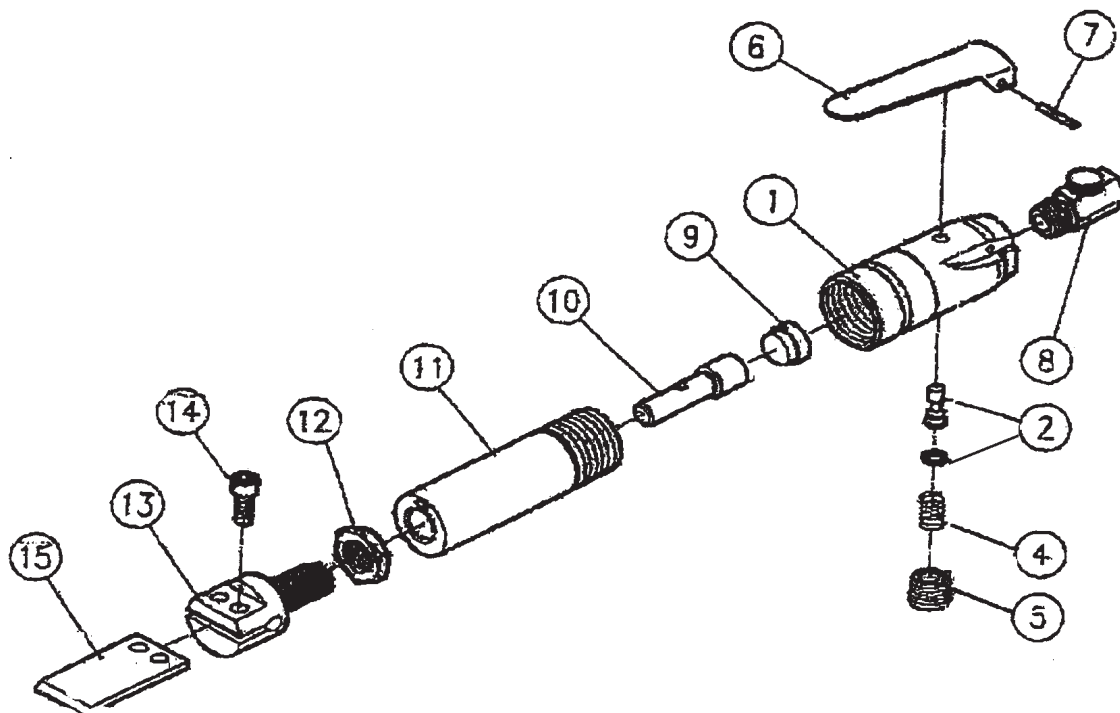

JET ASK6 AIR SCRAPER PRODUCT # 409042

REF	PART NUMBER	DESCRIPTION	REQ
1	PUT-ASK6-1	HANDLE	1
2	PUT-ASK6-2	VALVE STEM W ORING	1
4	PUT-ASK6-4	VALVE SPRING	1
5	PUT-ASK6-5	PLUG SCREW	1
6	PUT-ASK6-6	TRIGGER	1
7	PUT-ASK6-7	ROLL PIN:	1
8	PUT-ASK6-8	REGULATOR	1
9	PUT-ASK6-9	UPPER VALVE	1
10	PUT-ASK6-10	PISTON	1
11	PUT-ASK6-11	CYLINDER	1
12	PUT-ASK6-12	LOCK NUT	1
13	PUT-ASK6-13	BLADE HOLDER	1
14	PUT-ASK6-14	BLADE LOCK SCREW	1
15	905491	1" STRAIGHT CUT, FLAT SCRAPER BLADE	
15	905492	1-3/4" STRAIGHT CUT, FLAT SCRAPER BLADE	
15	905493	1" DIAGONAL CUT, FLAT SCRAPER BLADE	
15	905494	1-3/4" STRAIGHT CUT, ANGLE SCRAPER BLADE	