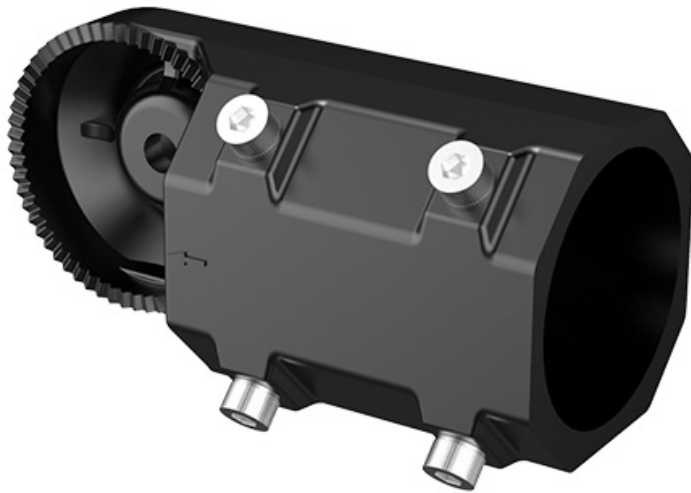

FL05 Mounting Options

Slip Fitter