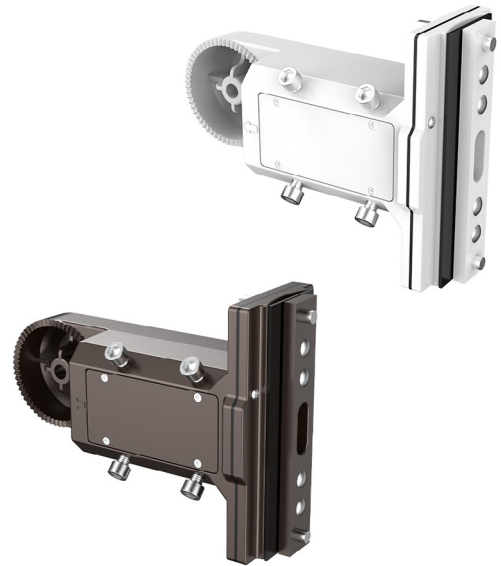

ADDITIONAL INFORMATION

Excellent for wall/
surface mounting.

Comes with 2 x 2"
anchor bolts.

DIMENSIONAL DRAWINGS (IN)

Regular

Extra Large

FL05 Mounting Options

Yoke Mount

Large & Extra Large Yoke Mount suitable for FL05 240W-450W

| | |
|---------------|---------------------------------|
| FL-YM01-LG-BK | Black Yoke Mount - Large |
| FL-YM01-LG-BZ | Bronze Yoke Mount - Large |
| FL-YM01-LG-WH | White Yoke Mount - Large |
| FL-YM01-XL-BZ | Bronze Yoke Mount - Extra Large |

DIMENSIONAL DRAWINGS (IN)

Small

Large

Extra Large

FL05 Mounting Options

Multi Mount

PRODUCT CODES

| | |
|---------------|----------------------------------|
| FL-MM01-BK | Black Multi Mount |
| FL-MM01-BZ | Bronze Multi Mount |
| FL-MM01-WH | White Multi Mount |
| FL-MM01-XL-BZ | Bronze Multi Mount - Extra Large |

ADDITIONAL INFORMATION

Adaptable to both round and square poles.

Also functional as a slip-fitter on tenons up to 2.44" OD.

Integral access door for power connections.

DIMENSIONAL DRAWINGS (IN)

Regular

Extra Large