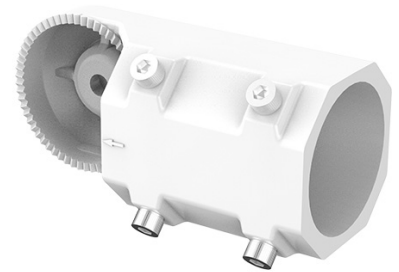

FL05 Flood Light pictured
 without mount

FL05 Flood Light pictured
 with optional **Trunnion Mount**

FL05 Mounting Options

Pole Mount

PRODUCT CODES

| | |
|---------------|---------------------------------|
| FL-PM01-BK | Black Pole Mount |
| FL-PM01-BZ | Bronze Pole Mount |
| FL-PM01-WH | White Pole Mount |
| FL-PM01-XL-BZ | Bronze Pole Mount - Extra Large |

ADDITIONAL INFORMATION

Adaptable to both round and square poles.
Integral access door for power connections.

DIMENSIONAL DRAWINGS (IN)

Regular

Extra Large

HEAD OFFICE: 8 - 540 Jamieson Pkwy, Cambridge, ON, N3C 0G5 | orders@csc-led.com | (519) 880 - 9833

FL05 Mounting Options

Slip Fitter

PRODUCT CODES

| | |
|---------------|----------------------------------|
| FL-SF01-BK | Black Slip Fitter |
| FL-SF01-BZ | Bronze Slip Fitter |
| FL-SF01-WH | White Slip Fitter |
| FL-SF01-XL-BZ | Bronze Slip Fitter - Extra Large |

ADDITIONAL INFORMATION

Can fit tenons up to 2.44" OD.

DIMENSIONAL DRAWINGS (IN)

Regular

Extra Large

FL05 Mounting Options

Fixed Mount

Adaptable to both round and square poles.