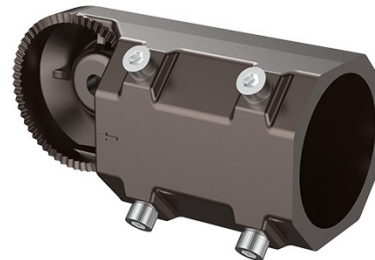

FL05 Flood Light pictured
 without mount

FL05 Flood Light pictured
 with optional **Trunnion Mount**

FL05 Mounting Options

Pole Mount

PRODUCT CODES

| | |
|---------------|---------------------------------|
| FL-PM01-BK | Black Pole Mount |
| FL-PM01-BZ | Bronze Pole Mount |
| FL-PM01-WH | White Pole Mount |
| FL-PM01-XL-BZ | Bronze Pole Mount - Extra Large |

ADDITIONAL INFORMATION

Adaptable to both round and square poles.
Integral access door for power connections.

DIMENSIONAL DRAWINGS (IN)

Regular

Extra Large

HEAD OFFICE: 8 - 540 Jamieson Pkwy, Cambridge, ON, N3C 0G5 | orders@csc-led.com | (519) 880 - 9833

FL05 Mounting Options

Slip Fitter

PRODUCT CODES

| | |
|---------------|----------------------------------|
| FL-SF01-BK | Black Slip Fitter |
| FL-SF01-BZ | Bronze Slip Fitter |
| FL-SF01-WH | White Slip Fitter |
| FL-SF01-XL-BZ | Bronze Slip Fitter - Extra Large |

ADDITIONAL INFORMATION

Can fit tenons up to 2.44" OD.

DIMENSIONAL DRAWINGS (IN)

Regular

Extra Large

FL05 Mounting Options

Fixed Mount

Adaptable to both round and square poles.