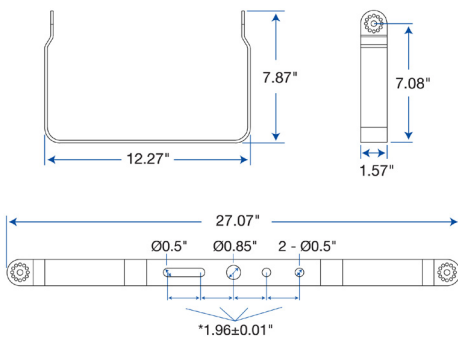

DIMENSIONAL DRAWINGS (IN)

Small