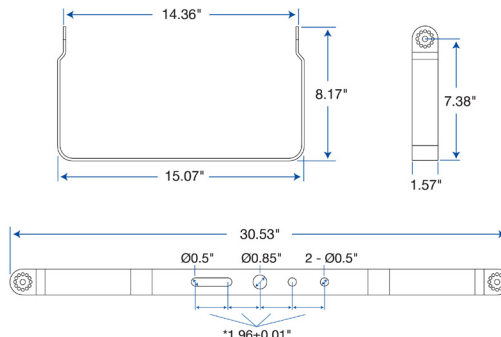

ADDITIONAL INFORMATION

Excellent for wall/
surface mounting.

Comes with 2 x 2"
anchor bolts.

DIMENSIONAL DRAWINGS (IN)

Regular

Extra Large

FL05 Mounting Options

Yoke Mount

DIMENSIONAL DRAWINGS (IN)

Small

Large

Extra Large

FL05 Mounting Options

Multi Mount

PRODUCT CODES

| | |
|---------------|----------------------------------|
| FL-MM01-BK | Black Multi Mount |
| FL-MM01-BZ | Bronze Multi Mount |
| FL-MM01-WH | White Multi Mount |
| FL-MM01-XL-BZ | Bronze Multi Mount - Extra Large |

ADDITIONAL INFORMATION

Adaptable to both round and square poles.

Also functional as a slip-fitter on tenons up to 2.44" OD.

Integral access door for power connections.

DIMENSIONAL DRAWINGS (IN)

Regular

Extra Large