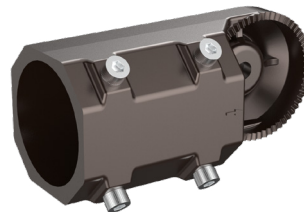

FL05 Mounting Options

Mounting options to meet your project's every need (sold separately)

Trunnion Mount

FL-TR01-BK
 FL-TR01-BZ
 FL-TR01-WH
 FL-TR01-XL-BZ

Fixed Mount

FL-FM01-BK
 FL-FM01-BZ
 FL-FM01-WH

Multi Mount

FL-MM01-BK
 FL-MM01-BZ
 FL-MM01-WH
 FL-MM01-XL-BZ

Slip Fitter

FL-SF01-BK
 FL-SF01-BZ
 FL-SF01-WH
 FL-SF01-XL-BZ

Yoke Mount

FL-YM01-SM-BK
 FL-YM01-SM-BZ
 FL-YM01-SM-WH
 FL-YM01-XL-BZ

Pole Mount

FL-PM01-BK
 FL-PM01-BZ
 FL-PM01-WH
 FL-PM01-XL-BZ

FL05 Flood Light pictured
 without mount

FL05 Flood Light pictured
 with optional **Trunnion Mount**

FL05 Mounting Options

Pole Mount

PRODUCT CODES

| | |
|---------------|---------------------------------|
| FL-PM01-BK | Black Pole Mount |
| FL-PM01-BZ | Bronze Pole Mount |
| FL-PM01-WH | White Pole Mount |
| FL-PM01-XL-BZ | Bronze Pole Mount - Extra Large |

ADDITIONAL INFORMATION

Adaptable to both round and square poles.
Integral access door for power connections.

DIMENSIONAL DRAWINGS (IN)

Regular

Extra Large

HEAD OFFICE: 8 - 540 Jamieson Pkwy, Cambridge, ON, N3C 0G5 | orders@csc-led.com | (519) 880 - 9833