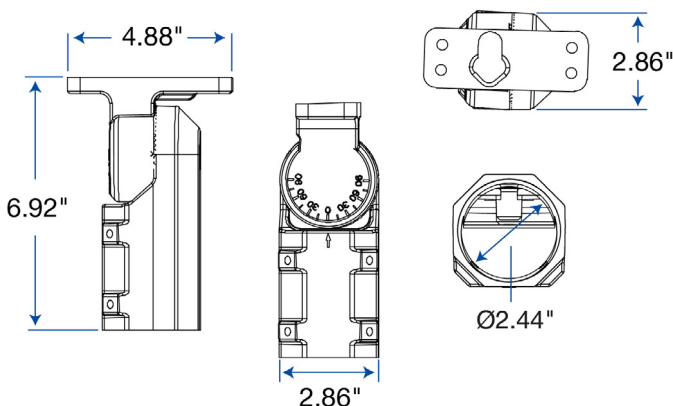

ADDITIONAL INFORMATION

Adaptable to both round and square poles.
Integral access door for power connections.

DIMENSIONAL DRAWINGS (IN)

Regular

Extra Large

HEAD OFFICE: 8 - 540 Jamieson Pkwy, Cambridge, ON, N3C 0G5 | orders@csc-led.com | (519) 880 - 9833

ADDITIONAL INFORMATION

Can fit tenons up to 2.44" OD.

DIMENSIONAL DRAWINGS (IN)

Regular

Extra Large

FL05 Mounting Options

Fixed Mount

Adaptable to both round and square poles.

ADDITIONAL INFORMATION

Adaptable to both round and square poles.

Also functional as a slip-fitter on tenons up to 2.44" OD.

Integral access door for power connections.

DIMENSIONAL DRAWINGS (IN)

Regular

Extra Large