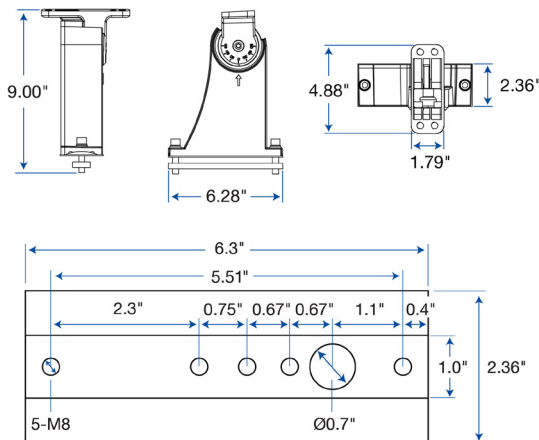

ADDITIONAL INFORMATION

Adaptable to both round and square poles.
Integral access door for power connections.

DIMENSIONAL DRAWINGS (IN)

Regular

Extra Large

HEAD OFFICE: 8 - 540 Jamieson Pkwy, Cambridge, ON, N3C 0G5 | orders@csc-led.com | (519) 880 - 9833

ADDITIONAL INFORMATION

Can fit tenons up to 2.44" OD.

DIMENSIONAL DRAWINGS (IN)

Regular

Extra Large

FL05 Mounting Options

Fixed Mount

Adaptable to both round and square poles.

ADDITIONAL INFORMATION

Adaptable to both round and square poles.

Also functional as a slip-fitter on tenons up to 2.44" OD.

Integral access door for power connections.

DIMENSIONAL DRAWINGS (IN)

Regular

Extra Large