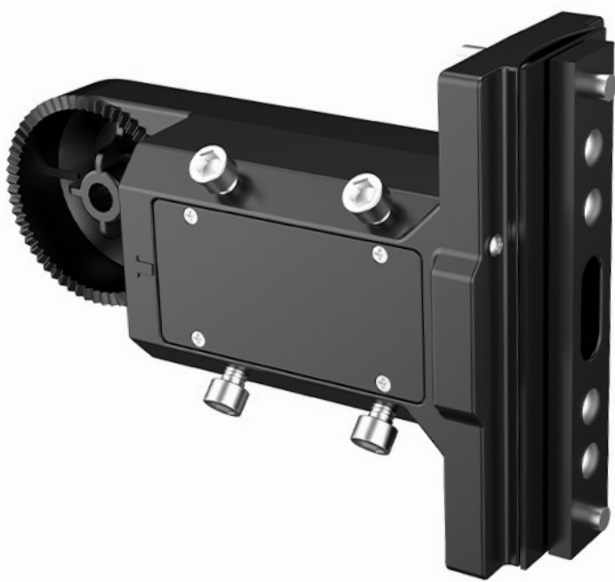

ADDITIONAL INFORMATION

Excellent for wall/
surface mounting.

Comes with 2 x 2"
anchor bolts.

DIMENSIONAL DRAWINGS (IN)

Regular

Extra Large

FL05 Mounting Options

Yoke Mount

DIMENSIONAL DRAWINGS (IN)

Small

Large

Extra Large

FL05 Mounting Options

Multi Mount

PRODUCT CODES

| | |
|---------------|----------------------------------|
| FL-MM01-BK | Black Multi Mount |
| FL-MM01-BZ | Bronze Multi Mount |
| FL-MM01-WH | White Multi Mount |
| FL-MM01-XL-BZ | Bronze Multi Mount - Extra Large |

ADDITIONAL INFORMATION

Adaptable to both round and square poles.

Also functional as a slip-fitter on tenons up to 2.44" OD.

Integral access door for power connections.

DIMENSIONAL DRAWINGS (IN)

Regular

Extra Large