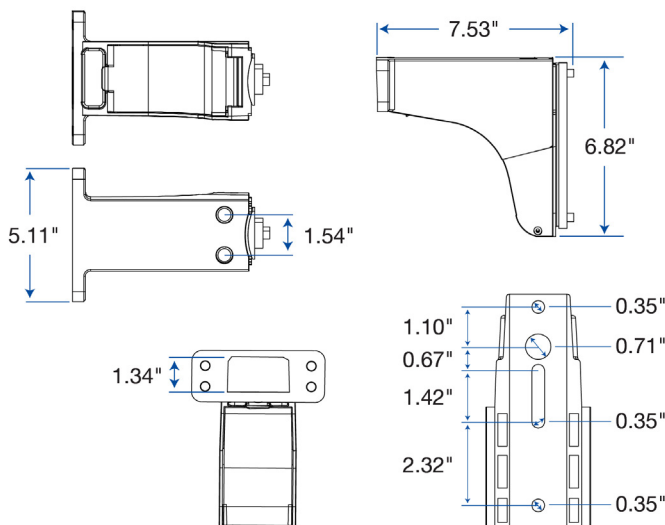

DIMENSIONAL DRAWINGS (IN)