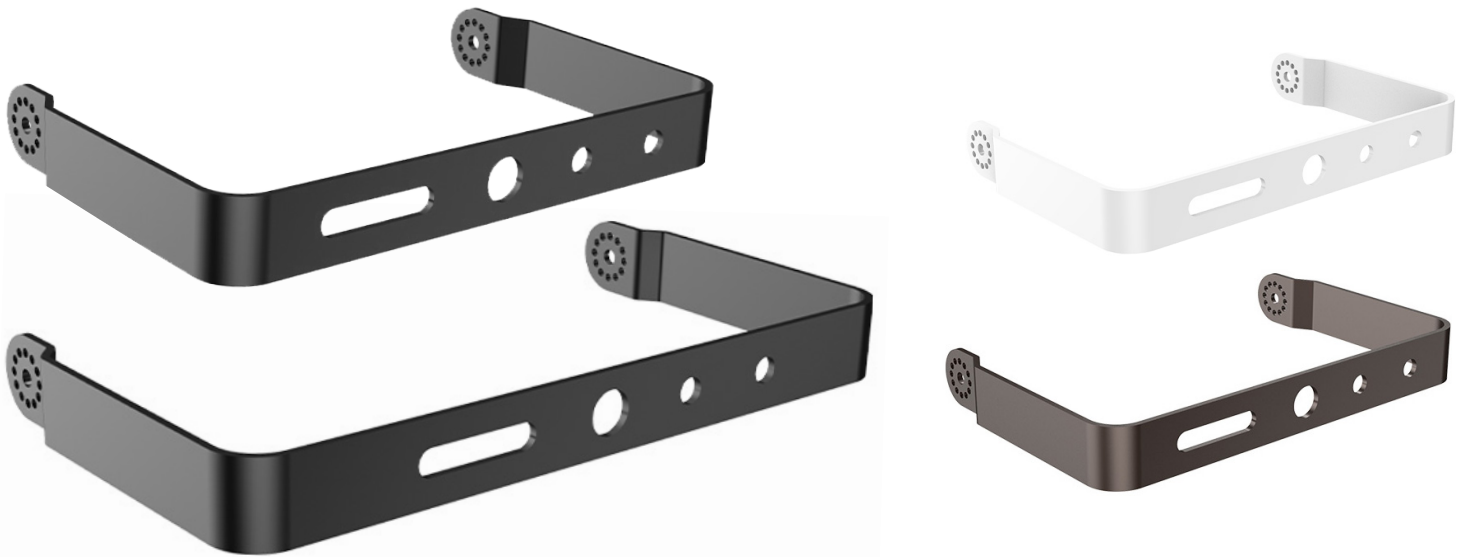

FL05 fixtures are DarkSky approved when used with a Fixed Mount (no tilt) and set for 3000K operation.

Certified by DarkSky.org

FL05 Mounting Options

Trunnion Mount

PRODUCT CODES

| | |
|---------------|-------------------------------------|
| FL-TR01-BK | Black Trunnion Mount |
| FL-TR01-BZ | Bronze Trunnion Mount |
| FL-TR01-WH | White Trunnion Mount |
| FL-TR01-XL-BZ | Bronze Trunnion Mount - Extra Large |

ADDITIONAL INFORMATION

Excellent for wall/
surface mounting.

Comes with 2 x 2"
anchor bolts.

DIMENSIONAL DRAWINGS (IN)

Regular

Extra Large

FL05 Mounting Options

Yoke Mount

PRODUCT CODES

Small Yoke Mount suitable for FL05 100W-150W

| | |
|---------------|---------------------------|
| FL-YM01-SM-BK | Black Yoke Mount - Small |
| FL-YM01-SM-BZ | Bronze Yoke Mount - Small |
| FL-YM01-SM-WH | White Yoke Mount - Small |

ADDITIONAL INFORMATION

Adaptable to both round and square poles.

Also functional as a slip-fitter on tenons up to 2.44" OD.

Integral access door for power connections.

DIMENSIONAL DRAWINGS (IN)

Regular

Extra Large