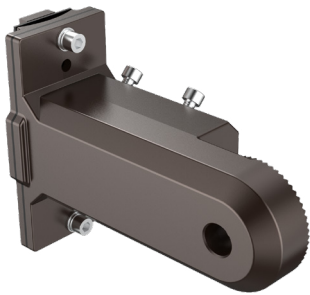

FL05 Mounting Options

Mounting options to meet your project's every need (sold separately)

Trunnion Mount

FL-TR01-BK
 FL-TR01-BZ
 FL-TR01-WH
 FL-TR01-XL-BZ

Fixed Mount

FL-FM01-BK
 FL-FM01-BZ
 FL-FM01-WH

Multi Mount

FL-MM01-BK
 FL-MM01-BZ
 FL-MM01-WH
 FL-MM01-XL-BZ

Slip Fitter

FL-SF01-BK
 FL-SF01-BZ
 FL-SF01-WH
 FL-SF01-XL-BZ

Yoke Mount

FL-YM01-SM-BK
 FL-YM01-SM-BZ
 FL-YM01-SM-WH
 FL-YM01-XL-BZ

Pole Mount

FL-PM01-BK
 FL-PM01-BZ
 FL-PM01-WH
 FL-PM01-XL-BZ

FL05 Flood Light pictured
 without mount

FL05 Flood Light pictured
 with optional **Trunnion Mount**

FL05 Mounting Options

Pole Mount

PRODUCT CODES

| | |
|---------------|---------------------------------|
| FL-PM01-BK | Black Pole Mount |
| FL-PM01-BZ | Bronze Pole Mount |
| FL-PM01-WH | White Pole Mount |
| FL-PM01-XL-BZ | Bronze Pole Mount - Extra Large |

ADDITIONAL INFORMATION

Can fit tenons up to 2.44" OD.

DIMENSIONAL DRAWINGS (IN)

Regular

Extra Large

FL05 Mounting Options

Fixed Mount

Adaptable to both round and square poles.