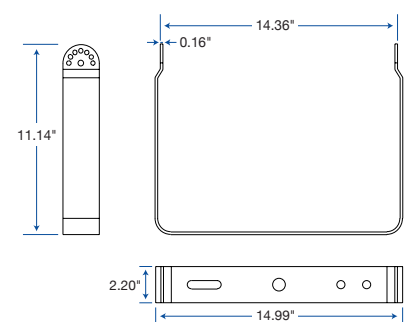

DIMENSIONAL DRAWINGS (IN)

Small

Large

Extra Large

FL05 Mounting Options

Multi Mount

PRODUCT CODES

| | |
|---------------|----------------------------------|
| FL-MM01-BK | Black Multi Mount |
| FL-MM01-BZ | Bronze Multi Mount |
| FL-MM01-WH | White Multi Mount |
| FL-MM01-XL-BZ | Bronze Multi Mount - Extra Large |

ADDITIONAL INFORMATION

Adaptable to both round and square poles.

Also functional as a slip-fitter on tenons up to 2.44" OD.

Integral access door for power connections.

DIMENSIONAL DRAWINGS (IN)

Regular

Extra Large