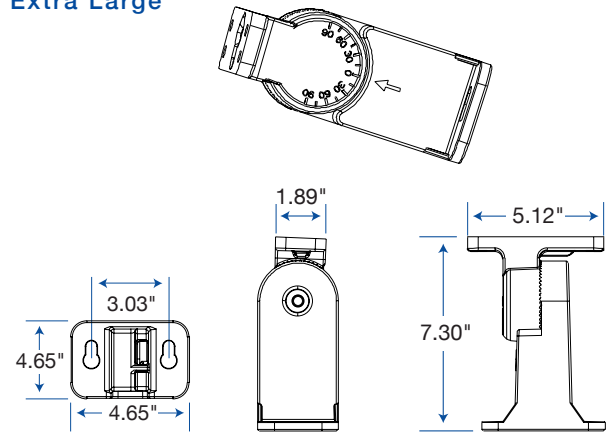

ADDITIONAL INFORMATION

Excellent for wall/
surface mounting.

Comes with 2 x 2"
anchor bolts.

DIMENSIONAL DRAWINGS (IN)

Regular

Extra Large

FL05 Mounting Options

Yoke Mount