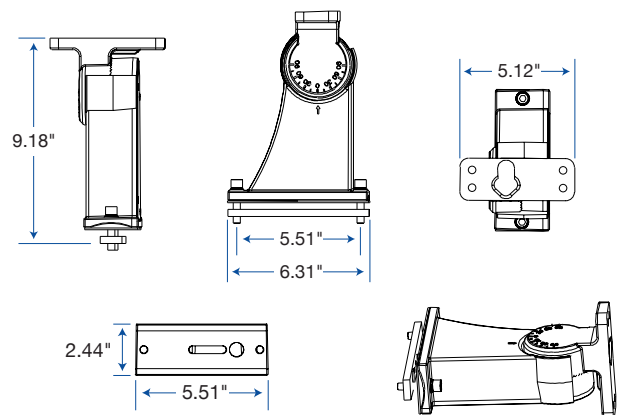

ADDITIONAL INFORMATION

Adaptable to both round and square poles.
Integral access door for power connections.

DIMENSIONAL DRAWINGS (IN)

Regular

Extra Large

HEAD OFFICE: 8 - 540 Jamieson Pkwy, Cambridge, ON, N3C 0G5 | orders@csc-led.com | (519) 880 - 9833

ADDITIONAL INFORMATION

Can fit tenons up to 2.44" OD.

DIMENSIONAL DRAWINGS (IN)

Regular

Extra Large

FL05 Mounting Options

Fixed Mount

Adaptable to both round and square poles.