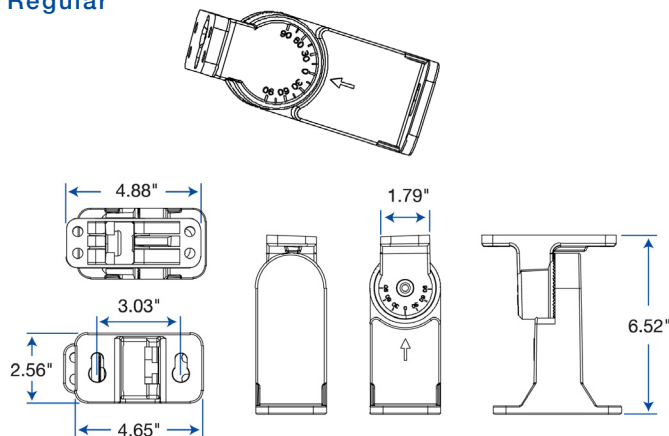

ADDITIONAL INFORMATION

Excellent for wall/
surface mounting.

Comes with 2 x 2"
anchor bolts.

DIMENSIONAL DRAWINGS (IN)

Regular

Extra Large

FL05 Mounting Options

Yoke Mount

ADDITIONAL INFORMATION

Adaptable to both round and square poles.

Also functional as a slip-fitter on tenons up to 2.44" OD.

Integral access door for power connections.

DIMENSIONAL DRAWINGS (IN)

Regular

Extra Large