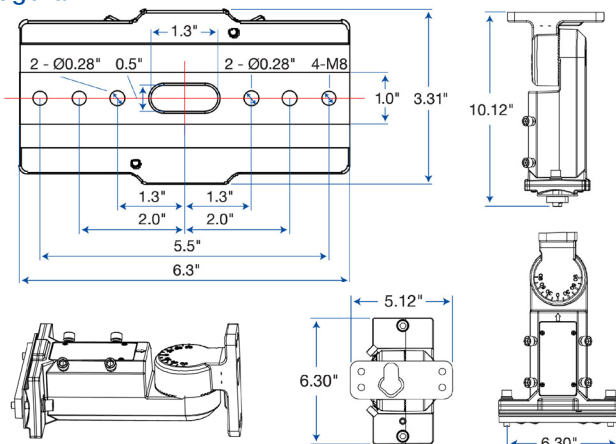

ADDITIONAL INFORMATION

Adaptable to both round and square poles.

Also functional as a slip-fitter on tenons up to 2.44" OD.

Integral access door for power connections.

DIMENSIONAL DRAWINGS (IN)

Regular

Extra Large