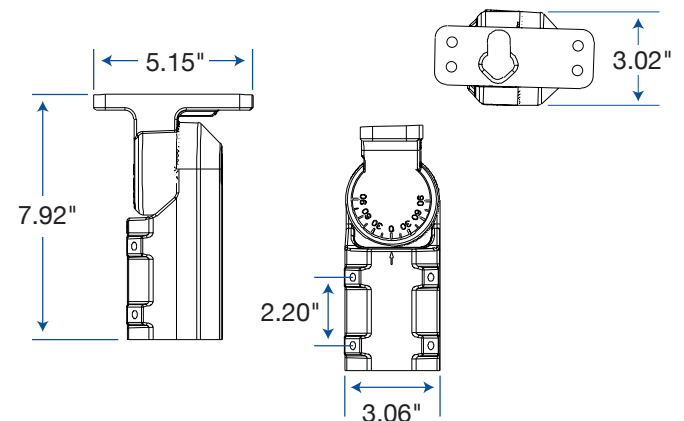

ADDITIONAL INFORMATION

Can fit tenons up to 2.44" OD.

DIMENSIONAL DRAWINGS (IN)

Regular

Extra Large

FL05 Mounting Options

Fixed Mount

Adaptable to both round and square poles.

ADDITIONAL INFORMATION

Adaptable to both round and square poles.

Also functional as a slip-fitter on tenons up to 2.44" OD.

Integral access door for power connections.

DIMENSIONAL DRAWINGS (IN)

Regular

Extra Large